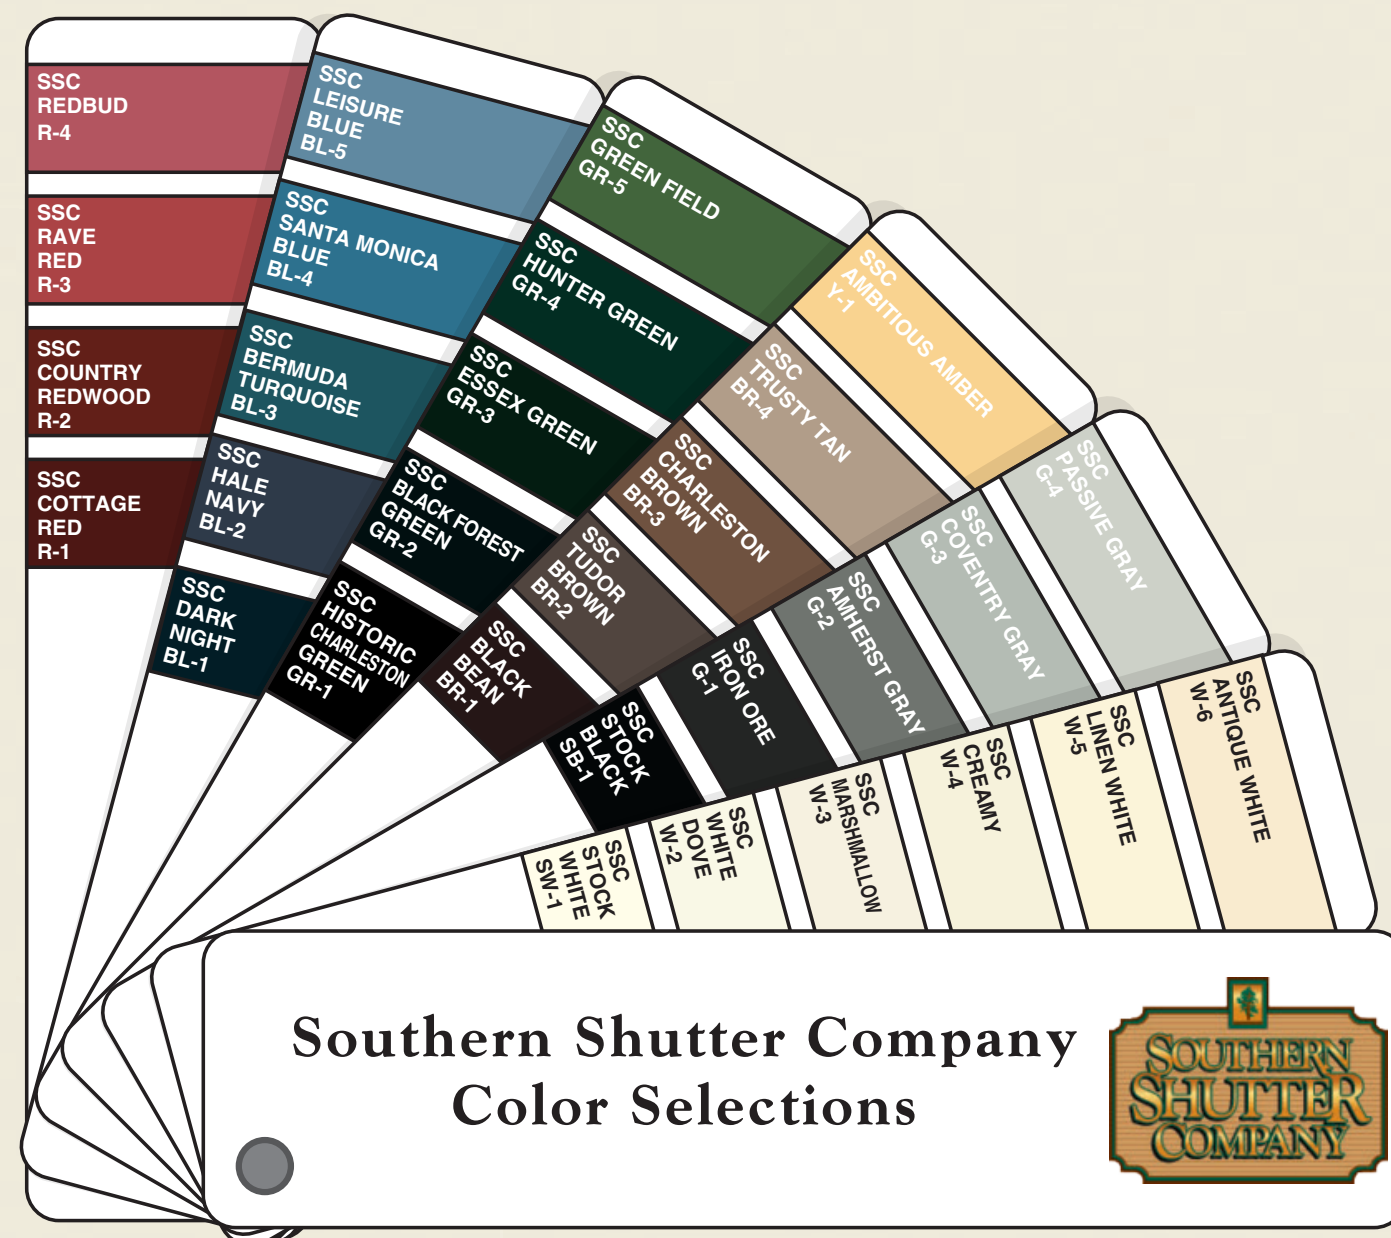

*Custom colors available by request
Additional charges may apply
Call for quote*

• Colors may vary slightly in actual use due to sheen, surface, application, lighting and printing processes •