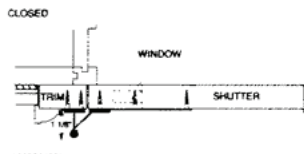

Stamped Steel Hinges

Frame construction

Brick construction

“S” Holdbacks for Shutters

For side mount - apply keeper on the vertical stile where desired.