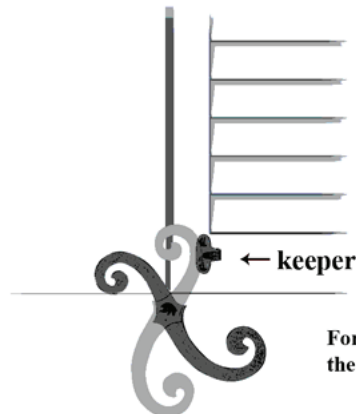

Stamped Steel Hinges

Frame construction

Brick construction

“S” Holdbacks for Shutters

For side mount - apply keeper on the vertical stile where desired.